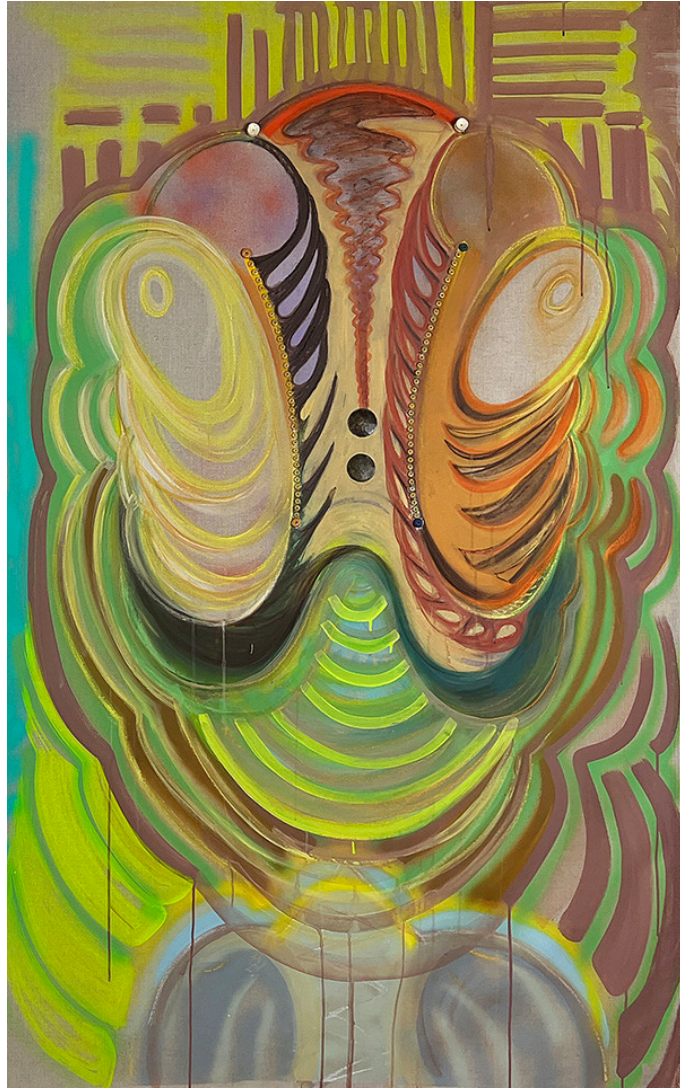

Unravelings: Topographies of Desire

Exploring five artist's journeys into the underworld to discover hidden languages
using meditative and energetic processes to weave and untangle their own vocabularies

List of Participating Artists:

Alexandra Weisenfeld

Annie Reiniger-Holleb

Malado Francine Baldwin

Nadege Monchera Baer

Raksha Parekh

Alexandra Weisenfeld

Tea leaves, 2023, acrylic and oil on yucco , 26 x 20

double sun 2, 2023, acrylic and oil on yuppo , 26 x 20

burst 2023, acrylic and oil on yupo, 26 x 20 inches

Annie Reiniger-Holleb

Sylvan & Soot, Acrylic on canvas, 20" x 16" inches, 2023

Red Amid, Acrylic on canvas, 5 x 6', 2022

Tilt & Shift, acrylic on canvas, 20" x 16" x 1 1/2", 2023

Malado Francine Baldwin

Creature Two, acrylic, pastel, spray paint, fish vertebrae, copper and glass beads on un-stretched linen, 43 x 76 " , 2023